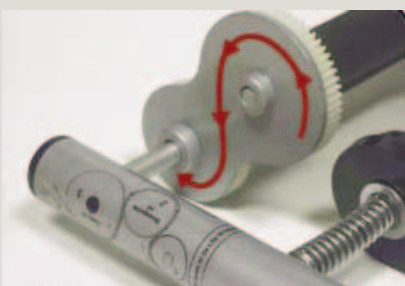

### Litewrapper.

The Litewrapper dispenser has a unique tensioning method, which allows users to wrap pallets with one hand. No bending, stretching or walking.

Litewrapper film is stiffer and stronger than conventional films and it's already prestretched. Litewrapper film give greater load holding force and reduces load shifting during transit.

## No More!

Walking backwards

Bending over

Getting dizzy

Film breaking

Low tension

Redesigned Litewrapper more durable

## With LiteWrapper you can wrap a pallet in less than one minute.

If you ever in your life wrapped a pallet by hand, you know the PAIN!

- You walk forward, so you see where you walk (safe) and you only need one hand.
- You do not need to bend, so no more back injuries or dizzy operators.
- Compared to conventional 80ga hand wrap, LiteWrapper is 70% lighter in weight.
- Tension on the pallets is regulated by the dispenser, not by the operator.
- The quality of wrapped pallets is constant, same as pallets wrapped by a machine.
- Stronger film, no "neck-down" of the film (film will not narrow while wrapping).
- More pallets wrapped with 1 roll of film.